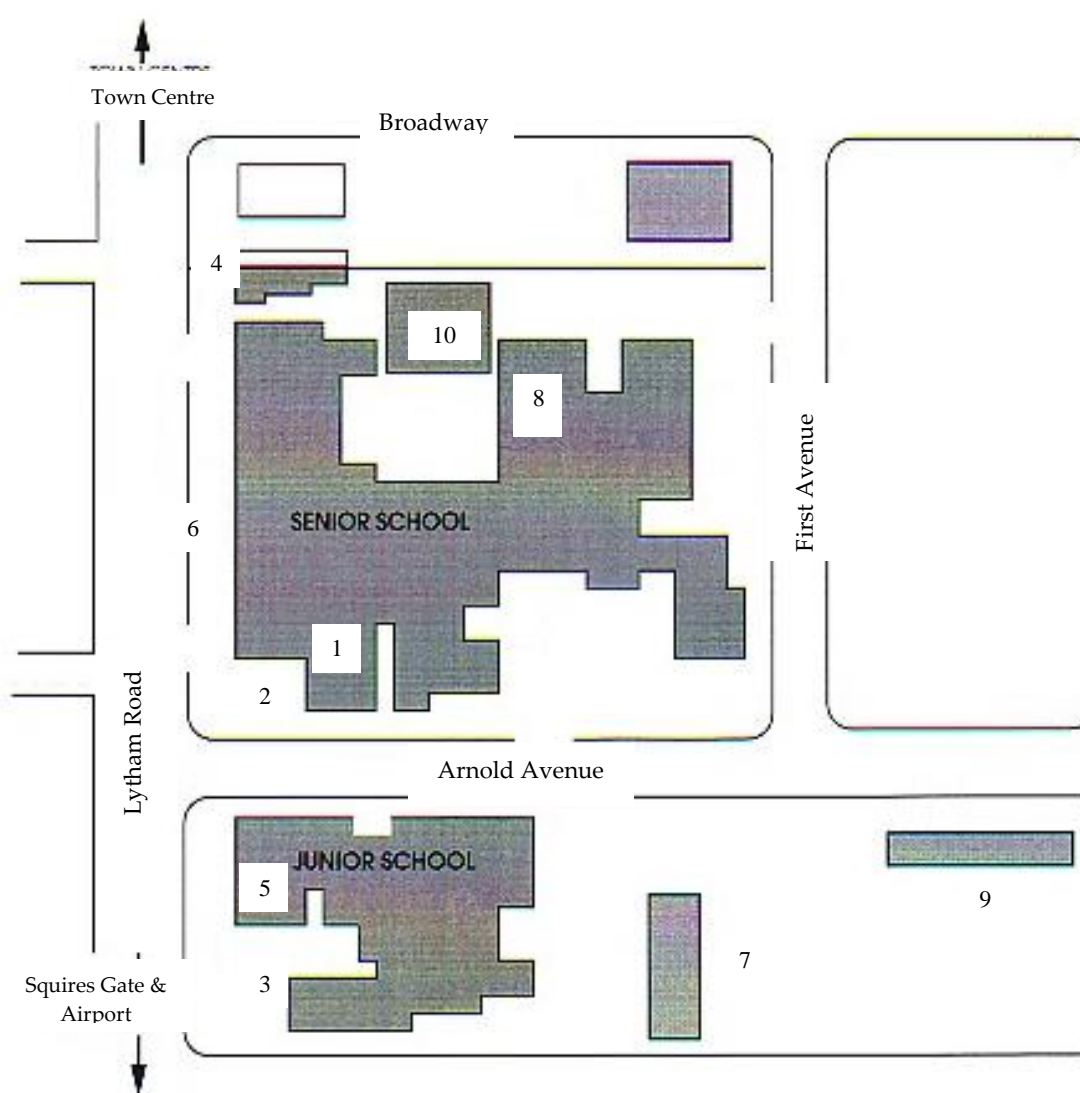

ARNOLD SCHOOL

Location

AWCFDW 6/95/2

CFDW022/01/01

- 1 Main Entrance, Reception & Deliveries
- 2 Principal's Entrance
- 3 Junior School Headteacher
- 4 Bursary & School Shop
- 5 Kindergarten
- 6 Sixth Form Centre
- 7 CCF Offices & Parade Ground
- 8 Proctor Sports Hall, Armfield Entrance, Changing Rooms
- 9 Pavilion & Playing Fields
- 10 Design Centre